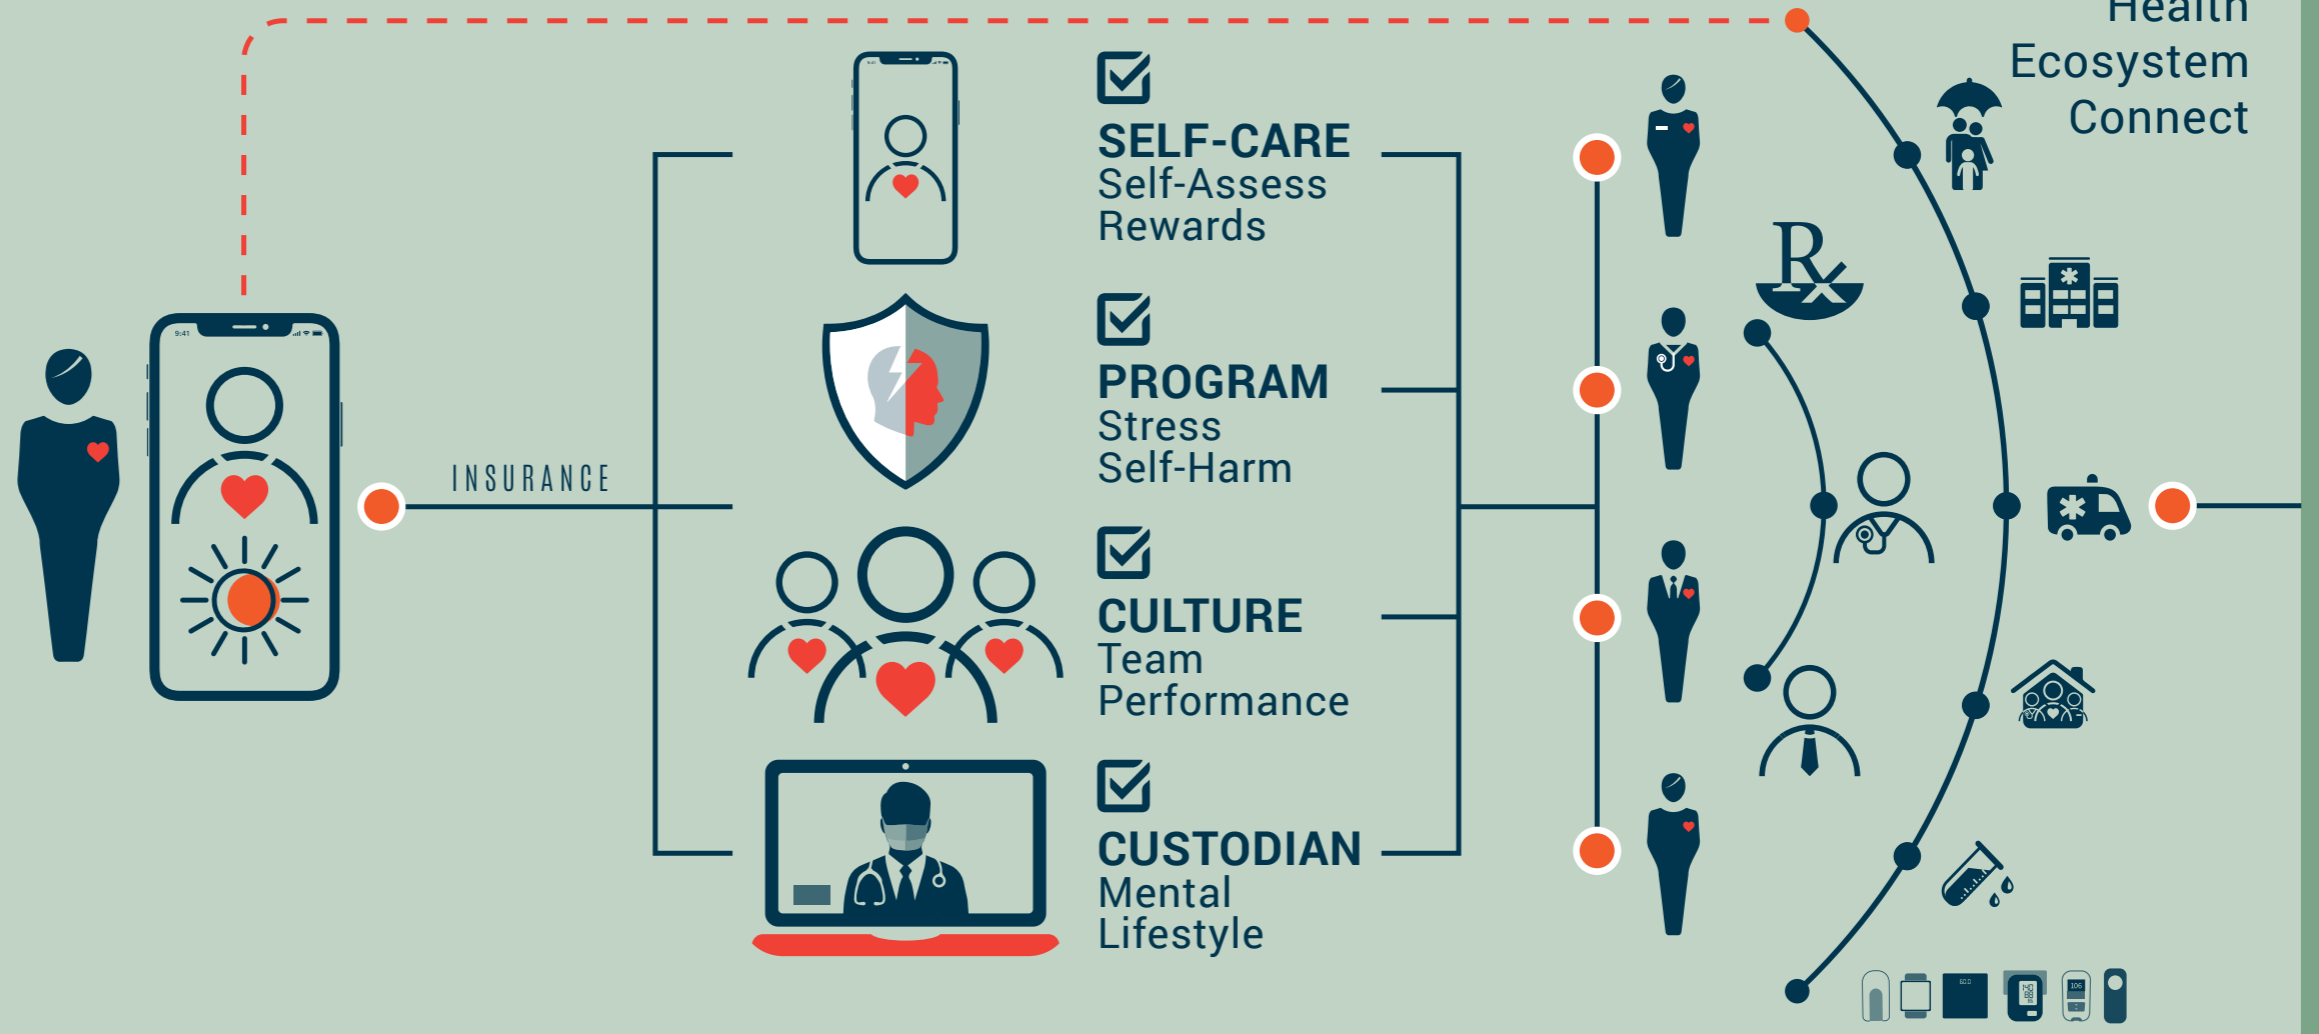

corporate Mental Healthcare

NEW NORMAL

Work from Home

“better mind better life better productivity”

weltique
MENTAL HEALTH
www.weltique.com

workforce
mental
resilience 

APP - Platform - Ecosystem

where Mental Health meets Productivity

human capital strategy

NEW NORMAL

weltique
 MENTAL HEALTH
 Corporate Mental Healthcare

Corporate
MEMBER
 Weltique

the connected corporate
 lifetime mental healthcare platform

weltique
 MENTAL HEALTH
 www.weltique.com